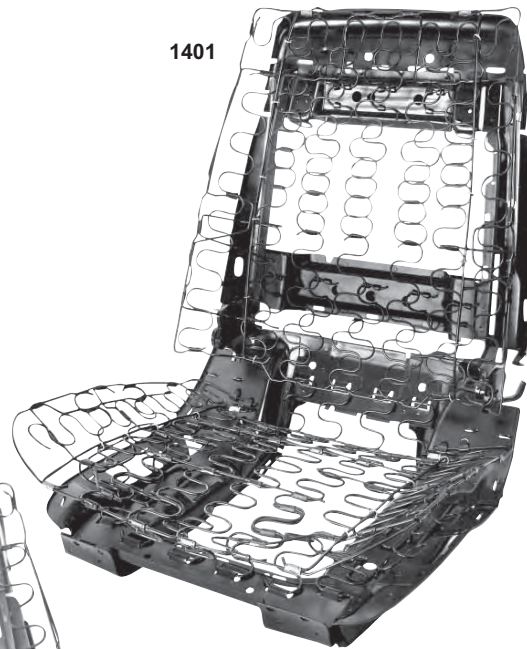

Floor Plug

1047F 1964-72* Galvanized Floor Pan Plug
\$3.00 ea

Seat Track Assys.

1560 1968-72* Seat Track Assy., RH 2 Pc
 1561 1968-72* Seat Track Assy., LH 2 Pc
\$86.50 set

Seat Assemblies

1402

1401

1402A