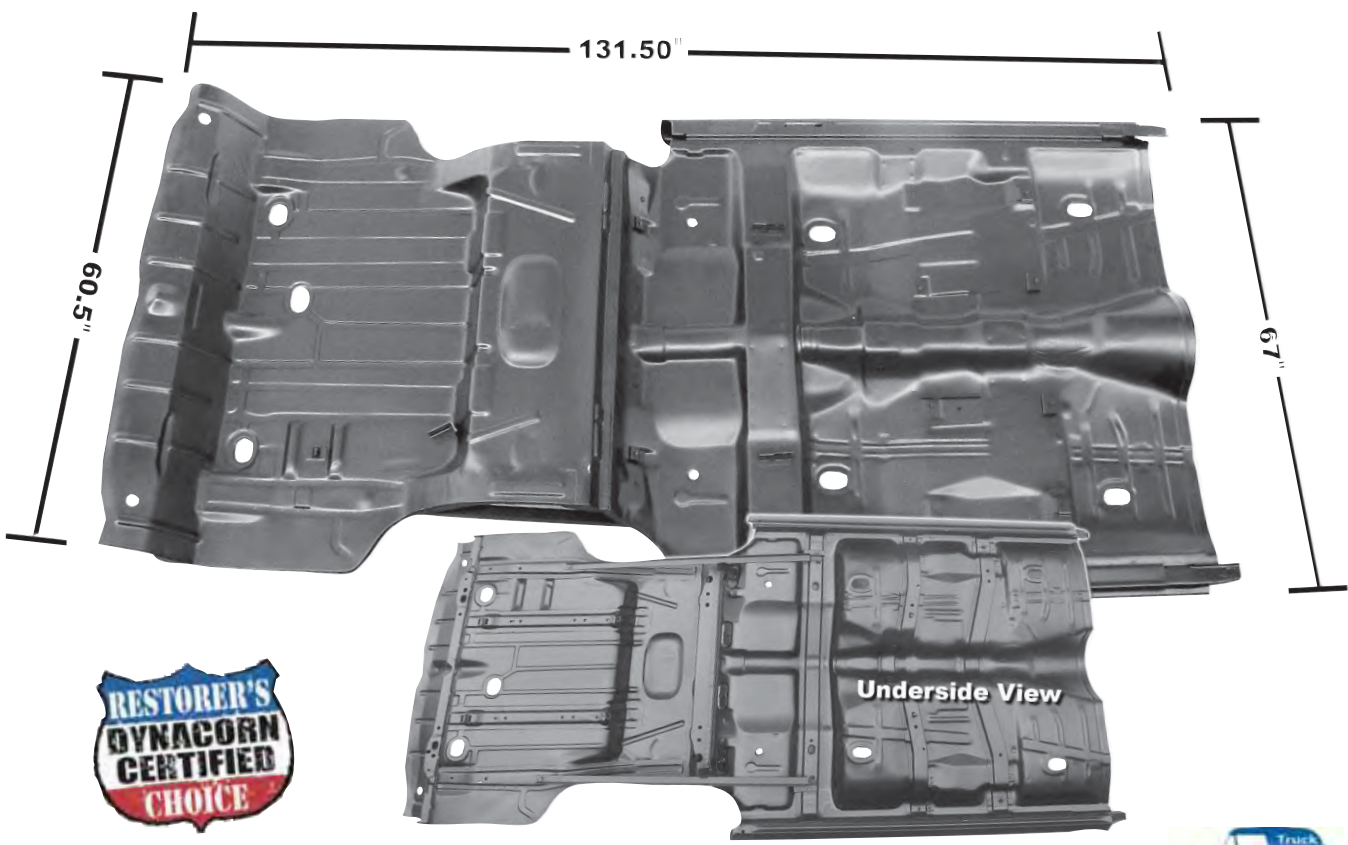

Floor Pans, continued

Does not qualify for free freight program

1565	1968-69	Complete Floor & Trunk Pan with Rocker Panels	$2,500.00 ea

Floor Pan Supports