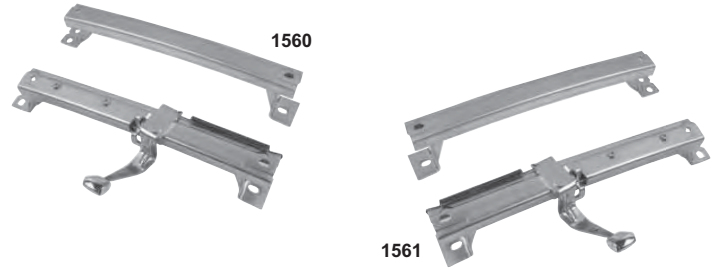

Floor Plug

1047F 1964-72* Galvanized Floor Pan Plug
$3.00 ea

Seat Track Assys.

1560 1968-72* Seat Track Assy., RH 2 Pc
1561 1968-72* Seat Track Assy., LH 2 Pc
$86.50 set