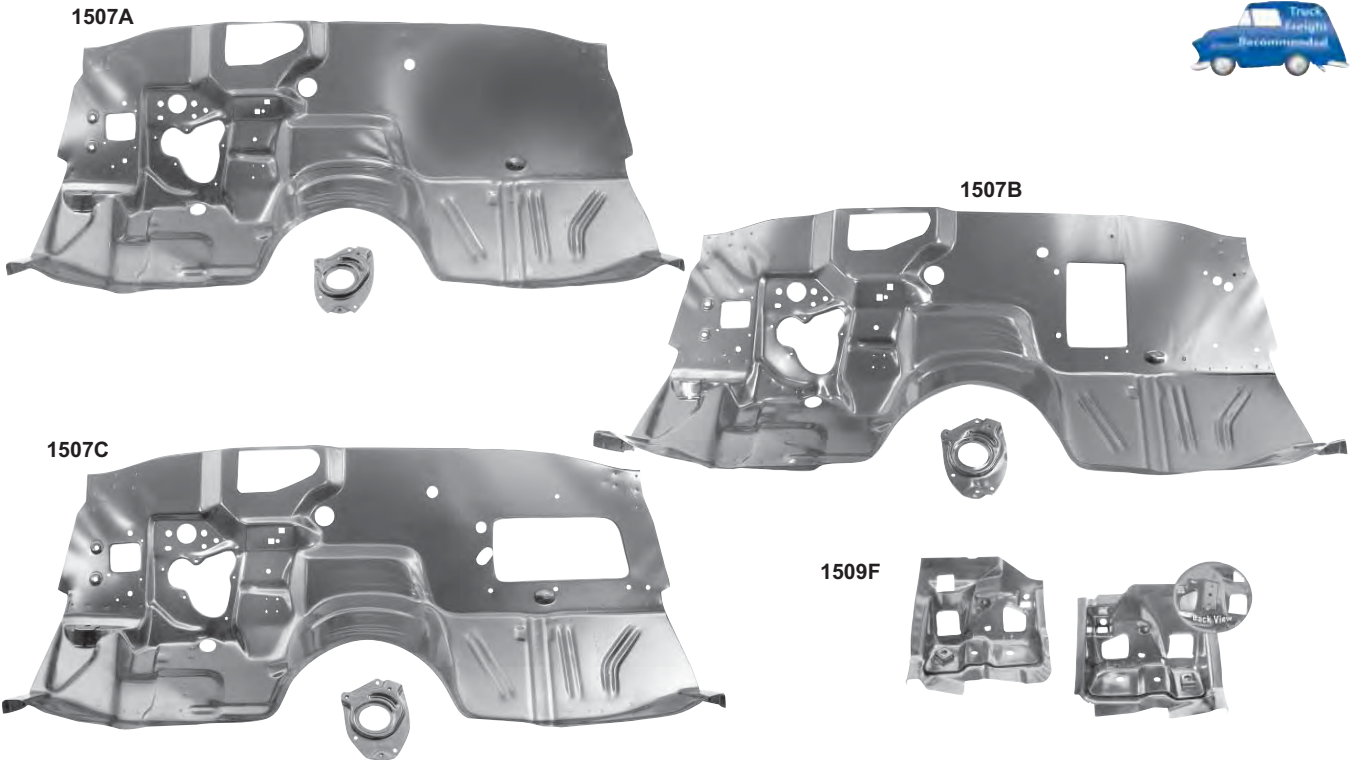

Firewalls

1507A	1968-69	Firewall, Heater Delete	$336.25 ea
1507B	1968-69	Firewall, with A/C	$336.25 ea
1507C	1968-69	Firewall, with Heater	$336.25 ea
1509F	1968-69	Firewall Brackets	$106.75 pr