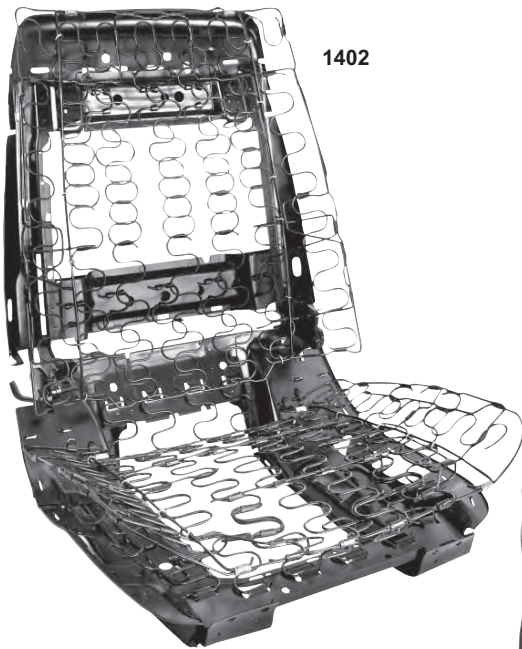

Floor Pans, continued

Does not qualify for free freight program

1565	1968-69	Complete Floor & Trunk Pan with Rocker Panels	\$2,500.00 ea
------	---------	---	---------------

Floor Pan Supports

1461Y	1964-69*	Under Floor Pan Support - Front	\$80.50 ea
1461Z	1964-69*	Under Floor Pan Support - Center	\$80.50 ea
1461X	1968-72*	Under Floor Pan Support - Rear	\$80.50 ea
1461YA	1970-72	Under Floor Pan Support - Front	\$106.75 ea
1461ZB	1970-72	Under Floor Pan Support - Center	\$106.75 ea

Floor Plug

1047F 1964-72* Galvanized Floor Pan Plug
\$3.00 ea

Seat Track Assys.

1560 1968-72* Seat Track Assy., RH 2 Pc
 1561 1968-72* Seat Track Assy., LH 2 Pc
\$86.50 set

Seat Assemblies

1402

1401

1402A