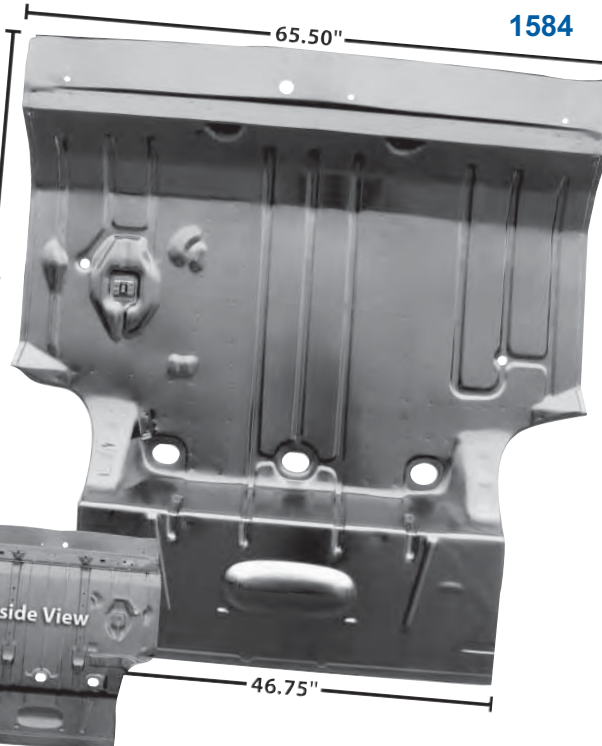

License Plate Frames

T26 1970-72 Gas Tank w/o EEC
\$116.00 ea

Gas Tank

1585 New 1967 Trunk Lid
\$255.25 ea

Trunk Lid

(Patch panels ONLY. Not for exacting restorations.)

1462D	1968-72	Trunk Floor Patch Panel for "A" Body, RH	\$35.00 ea
1462E	1968-72	Trunk Floor Patch Panel for "A" Body, Center	\$35.00 ea
1462F	1968-72	Trunk Floor Patch Panel for "A" Body, LH	\$35.00 ea

1586

1584	New	1966-67	Complete Trunk Floor Pan	\$646.75 ea
1586		1968-70	Complete Trunk Floor Pan (trim to fit 1970 at tail lamp)	\$525.25 ea

Trunk Floor Drop Offs & Braces

1584A	New	1966-67	Trunk Floor Drop Off RH	\$59.50 ea
1584B	New	1966-67	Trunk Floor Drop Off LH	\$59.50 ea
1584R		1968-69	Trunk Floor Drop Off RH	\$50.00 ea
1584L		1968-69	Trunk Floor Drop Off LH	\$50.00 ea