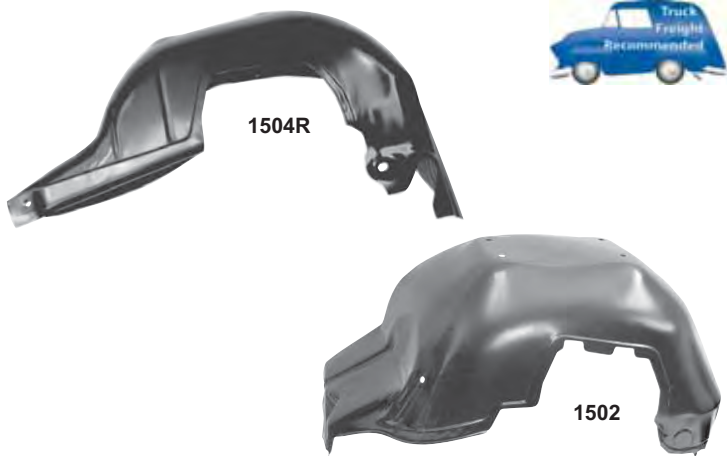

Front Inner Fenders

1504R	1966-67	Fr. Inner RH	$143.00 ea
1504L	1966-67	Fr. Inner LH	$143.00 ea
1502	1968-69	Fr. Inner RH	$133.75 ea
1503	1968-69	Fr. Inner LH	$133.75 ea

Body Shims