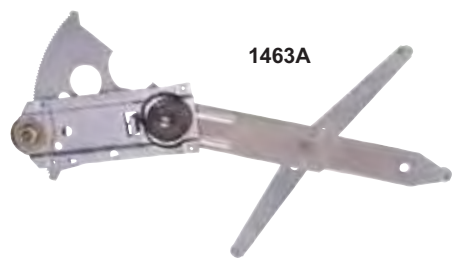

Window Regulators

1547R

1547R	1966-67	Window Regulator - Manual RH
1547L	1966-67	Window Regulator - Manual LH
\$66.25 ea		

1548L

1548R	1968	Window Regulator - Manual RH
1548L	1968	Window Regulator - Manual LH
\$66.25 ea		

1549L

1549R	1968	Quarter Window Regulator - Manual RH
1549L	1968	Quarter Window Regulator - Manual LH
\$52.75 ea		

1463A

1463	1969	Window Regulator - Manual RH
1463A	1969	Window Regulator - Manual LH
\$66.25 ea		