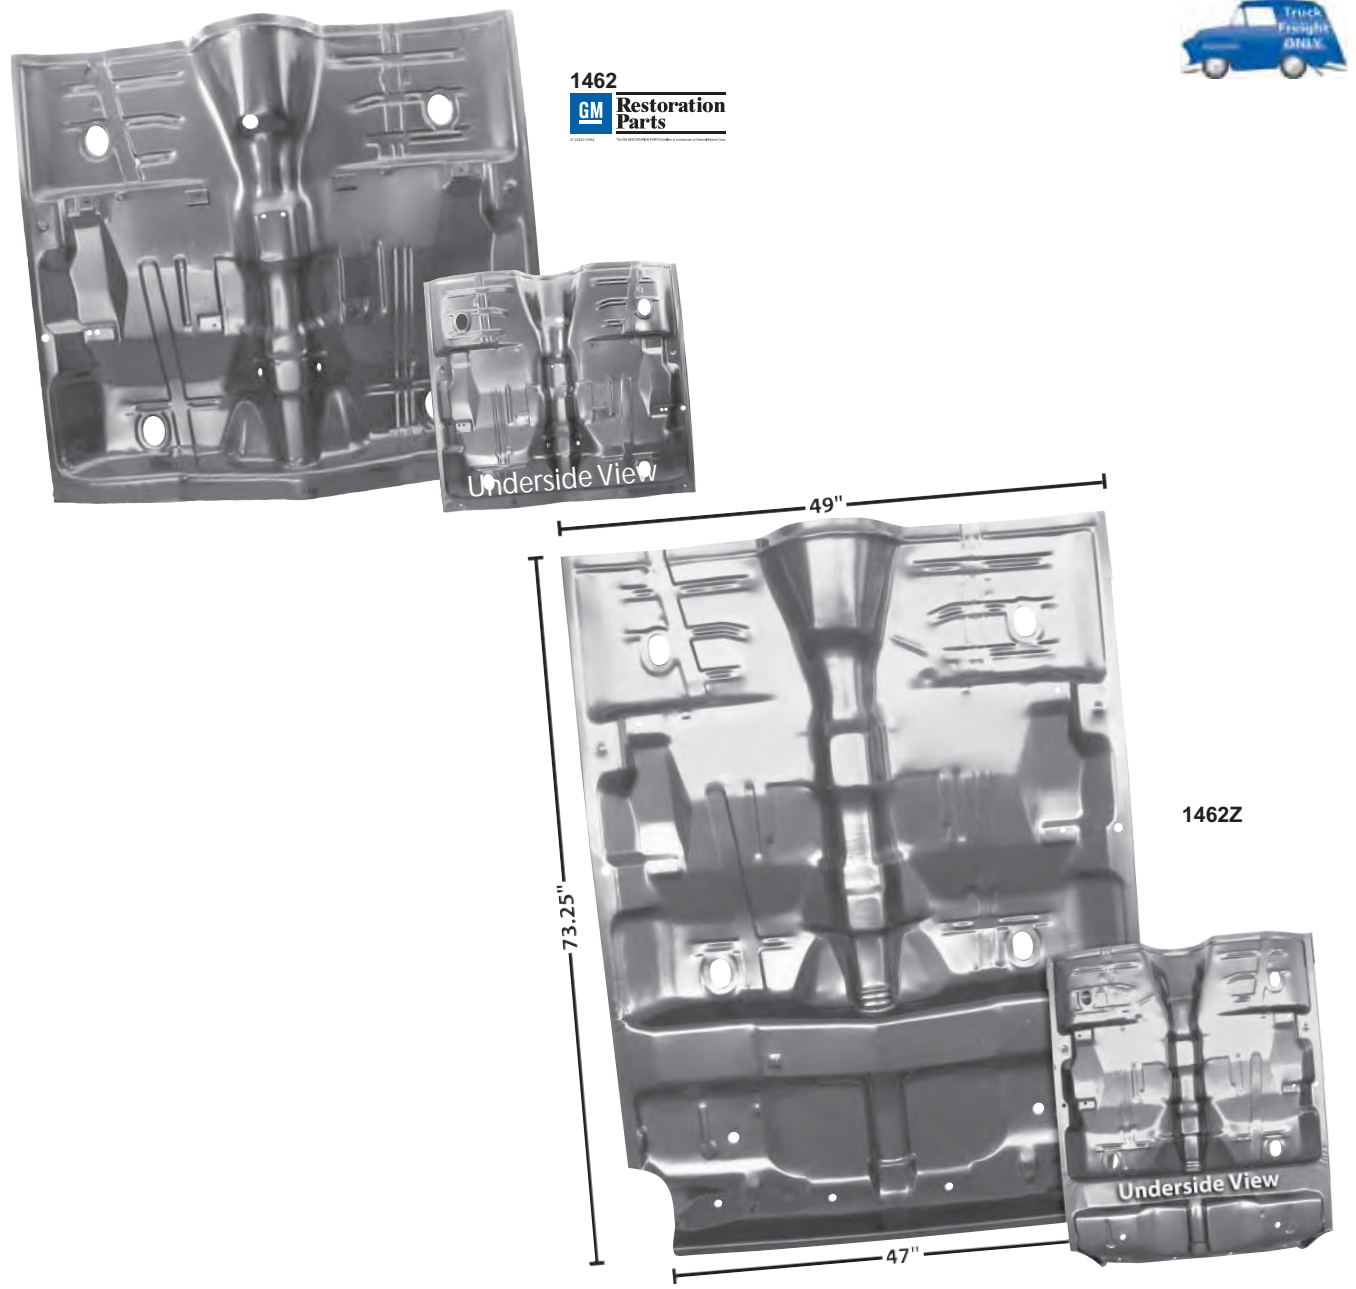

1462	1968-72*	"A" Body Full Floor Pan	$255.25 ea
1462Z	1968-72*	"A" Body Full Floor Pan With Rear Seat Pan	$363.25 ea