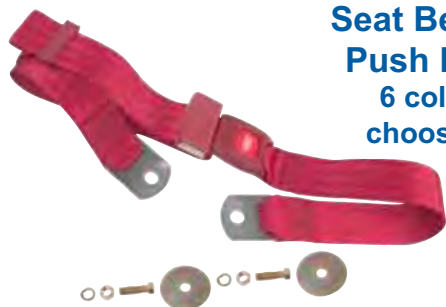

Trunk & Glovebox Kits

112	1963-65	Later	\$12.25 kit
112A	1963-65	Original	\$15.00 kit
113	1966-67	Later	\$12.25 kit
113A	1966-67	Original	\$15.00 kit

Trunk Locks

Kits come complete with lock, keys, spring, shaft, bracket, & gasket. (non-GM keys)

1575	1964-65	Later	\$9.50 kit
1576	1966-67	Original	\$10.75 kit

Trunk Kits

Seat Belts with Push Button:
6 colors to choose from

60 Inch Belts

SBP-BK60	Seat Belt with Push Button	Black
SBP-GR60	Seat Belt with Push Button	Grey
SBP-TAN60	Seat Belt with Push Button	Tan
SBP-NB60	Seat Belt with Push Button	Navy Blue
SBP-RED60	Seat Belt with Push Button	Red
SBP-MAR60	Seat Belt with Push Button	Maroon

\$25.00 ea

74 Inch Belts

SBP-BK74	Seat Belt with Push Button	Black
SBP-GR74	Seat Belt with Push Button	Grey
SBP-TAN74	Seat Belt with Push Button	Tan
SBP-NB74	Seat Belt with Push Button	Navy Blue
SBP-RED74	Seat Belt with Push Button	Red
SBP-MAR74	Seat Belt with Push Button	Maroon