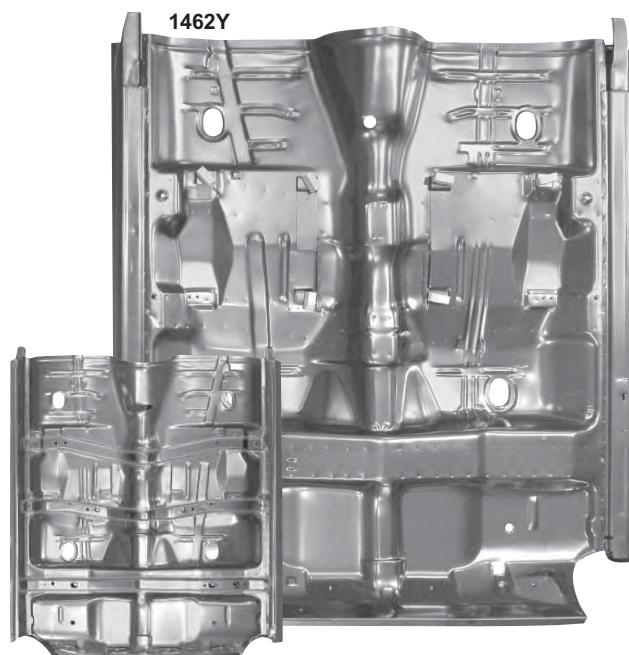

dii Exclusive

1462X	1968-69	"A" Body Complete Floor Pan (No rocker panels)
1462XA	1970-72	"A" Body Complete Floor Pan (No rocker panels)

\$768.25 ea
\$754.75 ea

Includes Front, Center & Rear Under Floor Pan Supports, and Rear Seat Floor Pan.