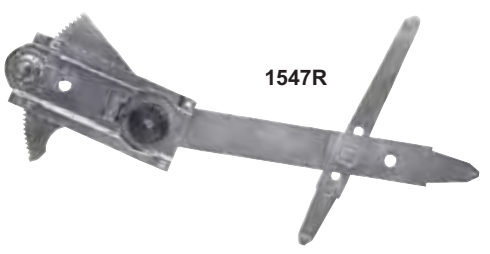

Window Regulators

1547R

1547R	1966-67	Window Regulator - Manual RH
1547L	1966-67	Window Regulator - Manual LH
\$66.25 ea		

1548L

1548R	1968	Window Regulator - Manual RH
1548L	1968	Window Regulator - Manual LH
\$66.25 ea		