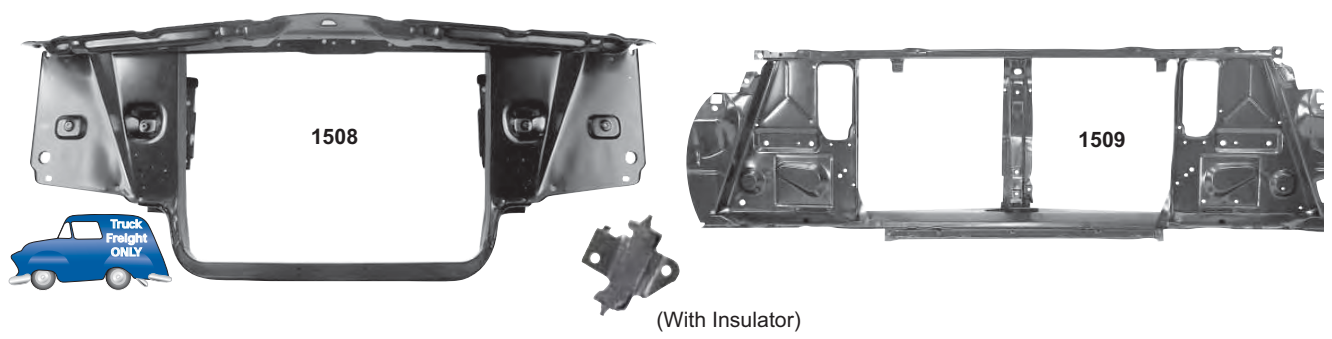

Radiator Supports

1508	1966-67	Radiator Support, O/S 3 Only, with or without A/C	\$214.75 ea
1509	1968-70	Radiator Support	\$160.75 ea
1509C	1968-72	Lower Radiator Saddle	\$12.75 ea

Battery Clamp & Trays