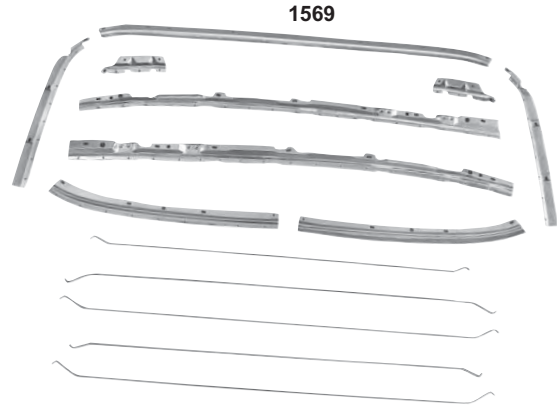

Roof Panel & Brackets

1418	1968-72	Roof Panel, Also fits '68-'72 GTO® & Cutlass™ (Excluding Cutlass™ Supreme)	$349.75 ea
1569	1968-69	Inner Roof Bracket Kit	$160.75 set