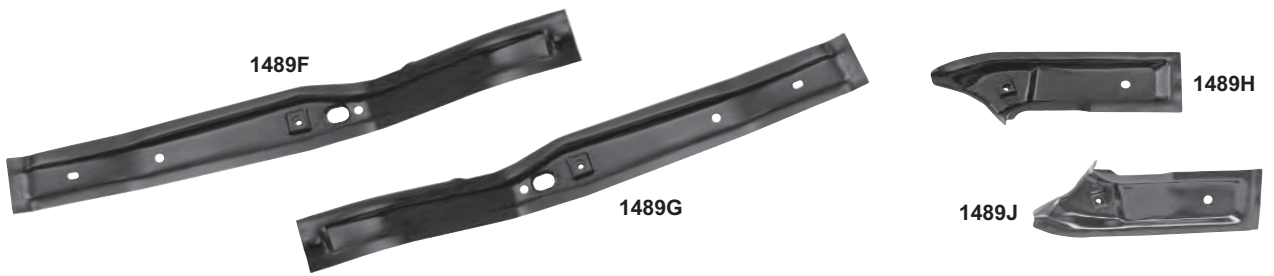

1586

1584	New	1966-67	Complete Trunk Floor Pan	\$646.75 ea
1586		1968-70	Complete Trunk Floor Pan (trim to fit 1970 at tail lamp)	\$525.25 ea

Trunk Floor Drop Offs & Braces

1584A	New	1966-67	Trunk Floor Drop Off RH	\$59.50 ea
1584B	New	1966-67	Trunk Floor Drop Off LH	\$59.50 ea
1584R		1968-69	Trunk Floor Drop Off RH	\$50.00 ea
1584L		1968-69	Trunk Floor Drop Off LH	\$50.00 ea