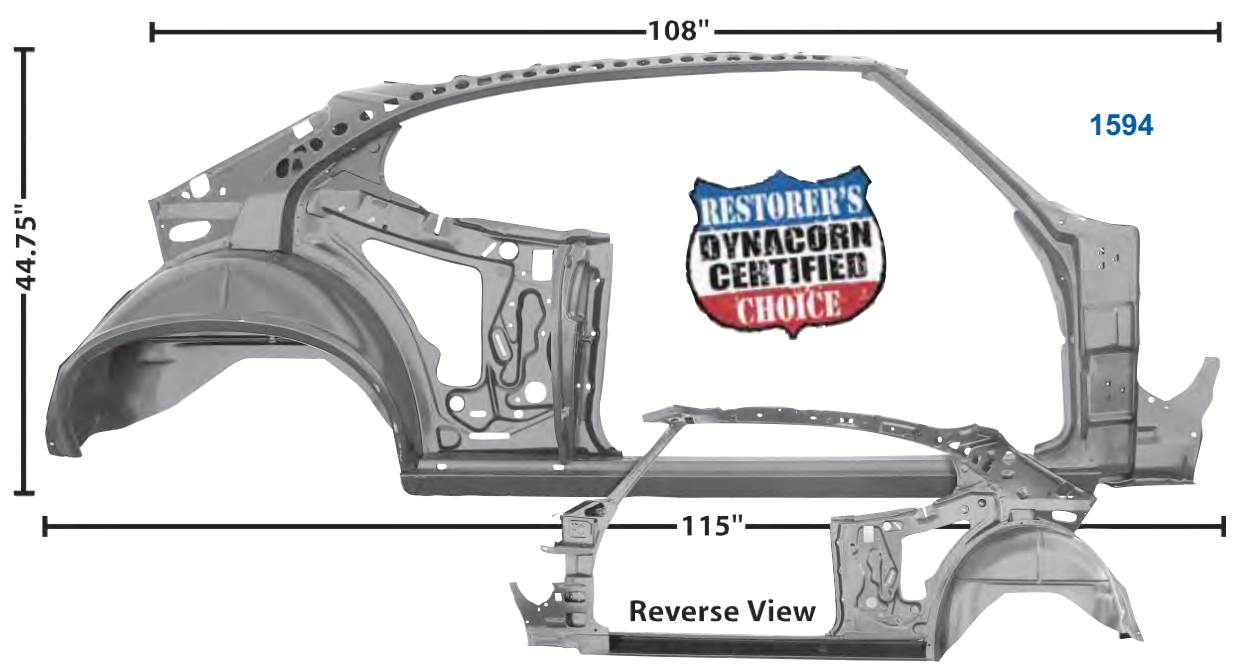

Quarter / Door Assemblies

Does Not Qualify For Free Freight Program

1594	New	1968-69	Quarter/Door Assembly, RH	$1,146.25 ea
1595	New	1968-69	Quarter/Door Assembly, LH	$1,146.25 ea

Quarter Panels