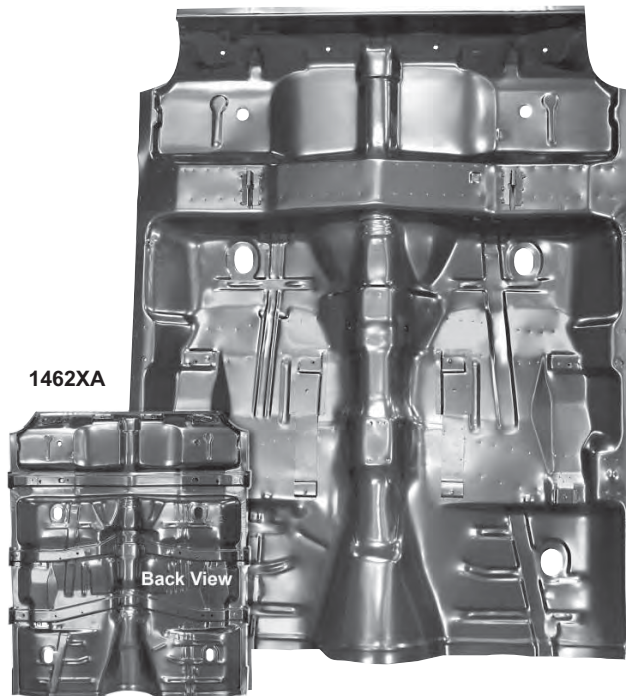

dii Exclusive

1462X	1968-69	"A" Body Complete Floor Pan (No rocker panels)
1462XA	1970-72	"A" Body Complete Floor Pan (No rocker panels)

$768.25 ea
$754.75 ea

Includes Front, Center & Rear Under Floor Pan Supports, and Rear Seat Floor Pan.