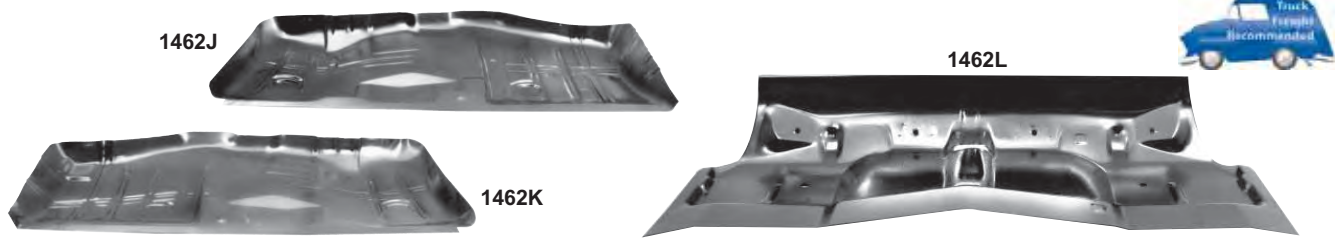

Roof Panel & Brackets

1418	1968-72	Roof Panel, Also fits '68-'72 GTO® & Cutlass™ (Excluding Cutlass™ Supreme)	\$349.75 ea
1569	1968-69	Inner Roof Bracket Kit	\$160.75 set

Firewalls

1507A	1968-69	Firewall, Heater Delete	\$336.25 ea
1507B	1968-69	Firewall, with A/C	\$336.25 ea
1507C	1968-69	Firewall, with Heater	\$336.25 ea
1509F	1968-69	Firewall Brackets	\$106.75 pr